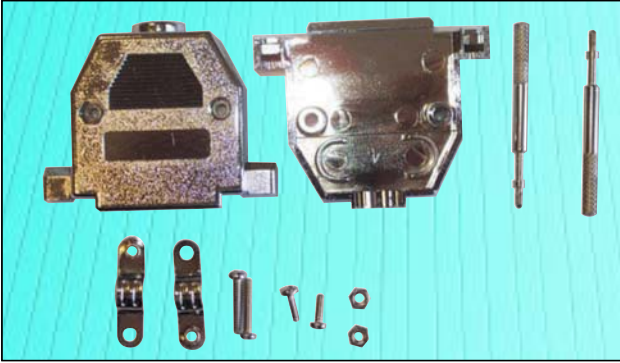

MHCCOV-MP - Series Metallised Plastic D Hoods

- Available with Short and Long Jack Screws
- Available in 9, 15 25, 37 & 50 Way

Order Code

Series **MHCCOV** **50** **SCL** **MP**
 Size:
 9,15, 25, 37 & 50 Way
 Jack Screw Type:
 SC = Short, SCL = Long

- Manufactured in UL94HB material

Ways	Dim A	Dim B
9	31.0	40.2
15	39.6	35.8
25	55.0	42.0
37	69.0	51.0
50	69.5	43.9

MHCCOV-ME - Series Zinc Die Cast D Hoods

- Available with Short and Long Jack Screws
- Available in 9, 15 25, 37 & 50 Way

Order Code

Series **MHCCOV** **37** **ME**
 Size:
 9,15, 25, 37 & 50 Way
 Jack Screw Type:
 ME = Short, MEL = Long

- Electroplated with a silver colour
- Manufactured in Zinc Alloyl

Ways	Dim A	Dim B
9	31.4	44.5
15	40.2	45.0
25	53.0	45.0
37	69.2	45.0
50	67.0	48.3