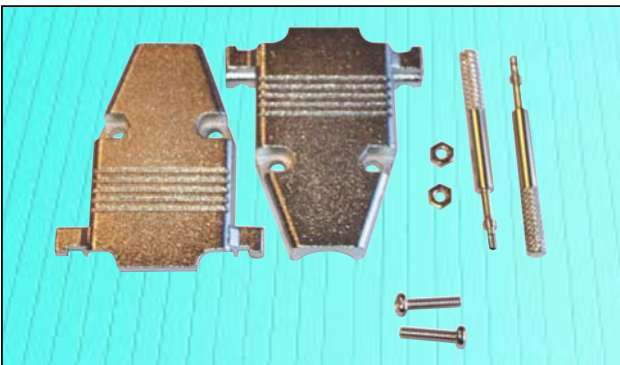

MHCCOV-MP - Series Metallised Plastic D Hoods

- Available with Short and Long Jack Screws
- Available in 9, 15 25, 37 & 50 Way

Order Code

Series **MHCCOV** **50** **SCL** **MP**
 Size:
 9,15, 25, 37 & 50 Way
 Jack Screw Type:
 SC = Short, SCL = Long

- Manufactured in UL94HB material

Ways	Dim A	Dim B
9	31.0	40.2
15	39.6	35.8
25	55.0	42.0
37	69.0	51.0
50	69.5	43.9

MHCCOV-ME - Series Zinc Die Cast D Hoods

- Available with Short and Long Jack Screws
- Available in 9, 15 25, 37 & 50 Way

Order Code

Series **MHCCOV** **37** **ME**
 Size:
 9,15, 25, 37 & 50 Way
 Jack Screw Type:
 ME = Short, MEL = Long

- Electroplated with a silver colour
- Manufactured in Zinc Alloyl

Ways	Dim A	Dim B
9	31.4	44.5
15	40.2	45.0
25	53.0	45.0
37	69.2	45.0
50	67.0	48.3