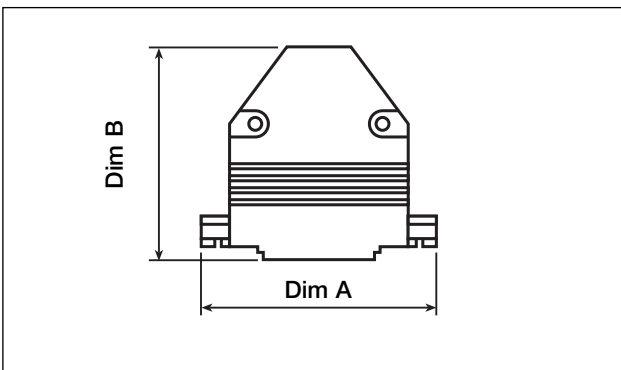

MHCCOV-MP - Series Metallised Plastic D Hoods

- Available with Short and Long Jack Screws
- Available in 9, 15 25, 37 & 50 Way

Order Code

Series **MHCCOV** **50** **SCL** **MP**
 Size:
 9,15, 25, 37 & 50 Way
 Jack Screw Type:
 SC = Short, SCL = Long

- Manufactured in UL94HB material

Ways	Dim A	Dim B
9	31.0	40.2
15	39.6	35.8
25	55.0	42.0
37	69.0	51.0
50	69.5	43.9

MHCCOV-ME - Series Zinc Die Cast D Hoods

- Available with Short and Long Jack Screws
- Available in 9, 15 25, 37 & 50 Way

Order Code

Series **MHCCOV** **37** **ME**
 Size:
 9,15, 25, 37 & 50 Way
 Jack Screw Type:
 ME = Short, MEL = Long

- Electroplated with a silver colour
- Manufactured in Zinc Alloyl

Ways	Dim A	Dim B
9	31.4	44.5
15	40.2	45.0
25	53.0	45.0
37	69.2	45.0
50	67.0	48.3