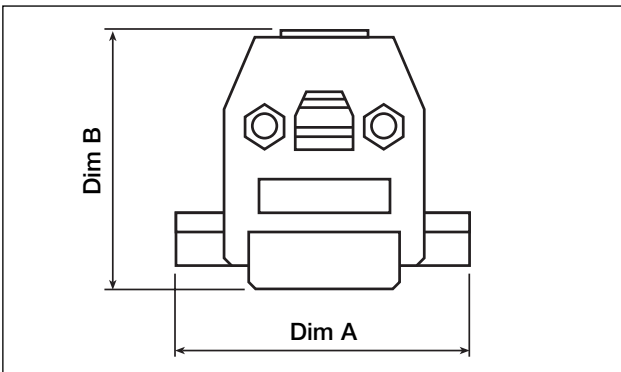

MHCCOV-MP - Series Metallised Plastic D Hoods

- Available with Short and Long Jack Screws
- Available in 9, 15 25, 37 & 50 Way

Order Code

Series **MHCCOV** **50** **SCL** **MP**
 Size:
 9,15, 25, 37 & 50 Way
 Jack Screw Type:
 SC = Short, SCL = Long

- Manufactured in UL94HB material

Ways	Dim A	Dim B
9	31.0	40.2
15	39.6	35.8
25	55.0	42.0
37	69.0	51.0
50	69.5	43.9

MHCCOV-ME - Series Zinc Die Cast D Hoods

- Available with Short and Long Jack Screws
- Available in 9, 15 25, 37 & 50 Way

Order Code

Series **MHCCOV** **37** **ME**
 Size:
 9,15, 25, 37 & 50 Way
 Jack Screw Type:
 ME = Short, MEL = Long

- Electroplated with a silver colour
- Manufactured in Zinc Alloyl

Ways	Dim A	Dim B
9	31.4	44.5
15	40.2	45.0
25	53.0	45.0
37	69.2	45.0
50	67.0	48.3